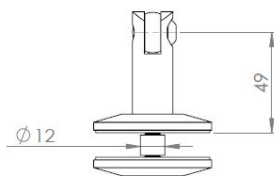

PRODUCT SHEET

Description:

Canopy Glass/Rod Corner Connector SS316, 6+6mm VSG Glass \varnothing 14mm Bore, Max Glass Size 750 x 1500 mm. Rod Connector M10

Item number:

22.10.501-2

Units	Box	Carton	HS Code	Barcode
Pcs.	10	20	8302419000	 5704866500012