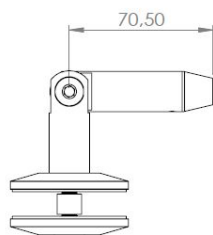

PRODUCT SHEET

Description:

Canopy Glass/Rod Corner Connector SS316, 6+6mm VSG Glass \varnothing 14mm Bore, Max Glass Size 750 x 1500 mm. Rod Connector M10

Item number:

22.10.501-2

Units	Box	Carton	HS Code	Barcode
Pcs.	10	20	8302419000	 5704866500012