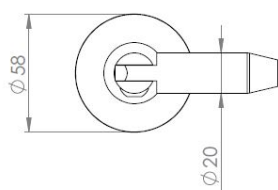

PRODUCT SHEET

Description:

Canopy Glass/Rod Corner Connector SS316, 6+6mm VSG Glass \varnothing 14mm Bore, Max Glass Size 750 x 1500 mm. Rod Connector M10

Item number:

22.10.501-2

Units	Box	Carton	HS Code	Barcode
Pcs.	10	20	8302419000	 5704866500012