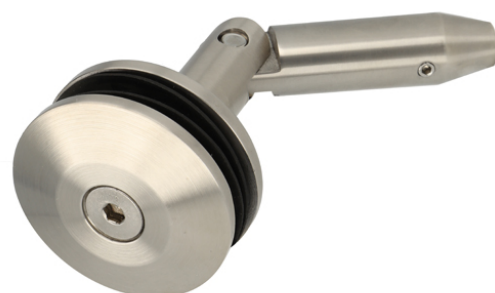

PRODUCT SHEET

Description:

Canopy Glass/Rod Corner Connector SS316, 6+6mm VSG Glass \varnothing 14mm Bore, Max Glass Size 750 x 1500 mm. Rod Connector M10

Item number:

22.10.501-2

Units	Box	Carton	HS Code	Barcode
Pcs.	10	20	8302419000	 5704866500012